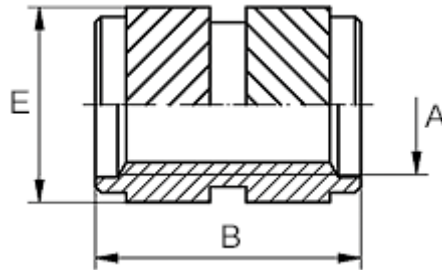

Data Sheet

Article number: 12864000020800

Description: KLEE coil 864 000 020.800
M2 Brass

Measures

Female thread A	= M2
Length B	= 4.0
Min distance to edge	= 1.5
Outer diameter E	= 3.6
Recommended bore diameter $W + 0.1 = 3.2$	